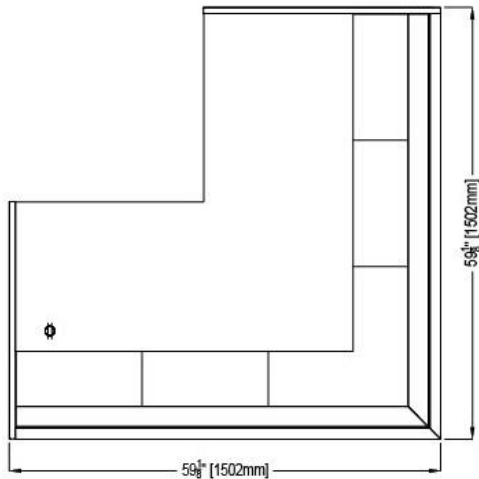

STANDARD: MURO H13 DRY/HOT A90SQ: PLAN VIEW

ELECTRICAL LEGEND

ϕ	POWER

*Oscartek reserves the right to change, modify, discontinue, or change any features, sizes, or capacity on any model without prior notice.

OSCARTEK®
512 South Airport Blvd., South San Francisco, CA 94080
Tel: 650.342.2400 | Fax: 650.342.7400
www.oscartek.com