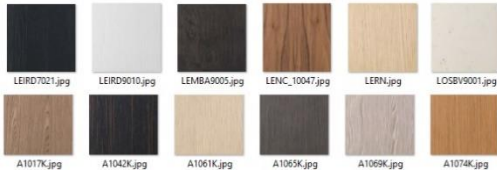

Photo shown with optional RAL color finish. Standard cases are polished stainless steel exterior.

Visit our website for more finishing options and RAL colors
www.oscartek.com

MURO H13 DRY/HOT

Self-Serve Showcase