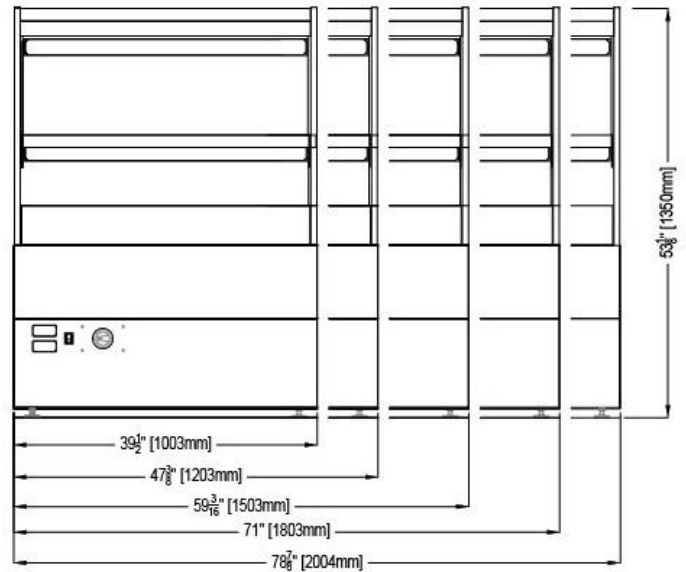

MURO H13 DRY/HOT MODELS: MURO H13 H1000, MURO H13 H1200, MURO H13 H1500, MURO H13 H1800, MURO H13 H2000, MURO H13 HA90SQ

STANDARD: MURO H13 DRY/HOT – SELF-SERVE

PLAN VIEWS

FRONT ELEVATIONS: (CUSTOMER SIDE)