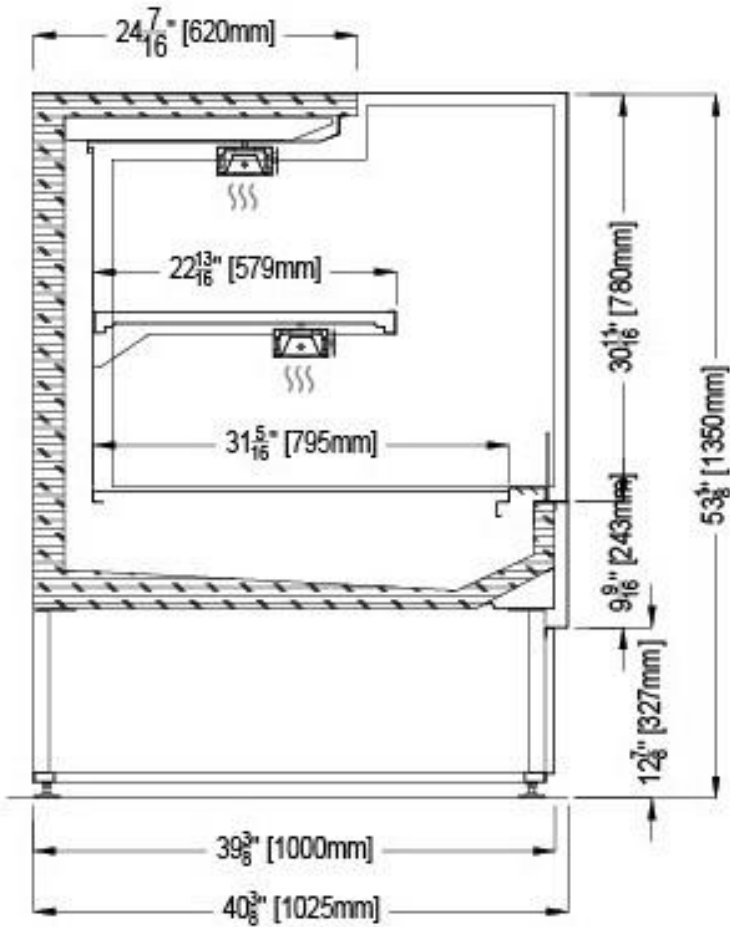

MURO H13 DRY/HOT

MURO H13 DRY/HOT MODELS: MURO H13 H1000, MURO H13 H1200, MURO H13 H1500, MURO H13 H1800, MURO H13 H2000, MURO H13 HA90SQ

STANDARD: MURO H13 DRY/HOT – SELF-SERVE

SECTION VIEW:

*Oscartek reserves the right to change, modify, discontinue, or change any features, sizes, or capacity on any model without prior notice.

OSCARTEK®
512 South Airport Blvd., South San Francisco, CA 94080
Tel: 650.342.2400 | Fax: 650.342.7400
www.oscartek.com