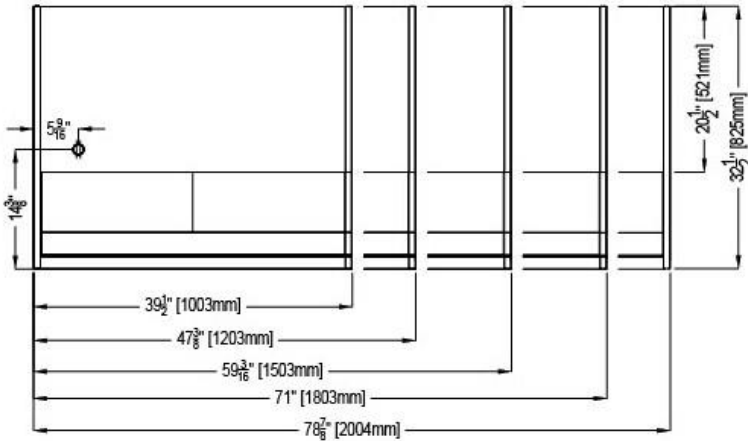

Project Name: _____
Item #: _____ Quantity: _____

MURO H13 DRY/HOT

MURO H13 DRY/HOT MODELS: MURO H13 H1000, MURO H13 H1200, MURO H13 H1500, MURO H13 H1800, MURO H13 H2000, MURO H13 HA90SQ

STANDARD: MURO H13 DRY/HOT – SELF-SERVE

PLAN VIEWS