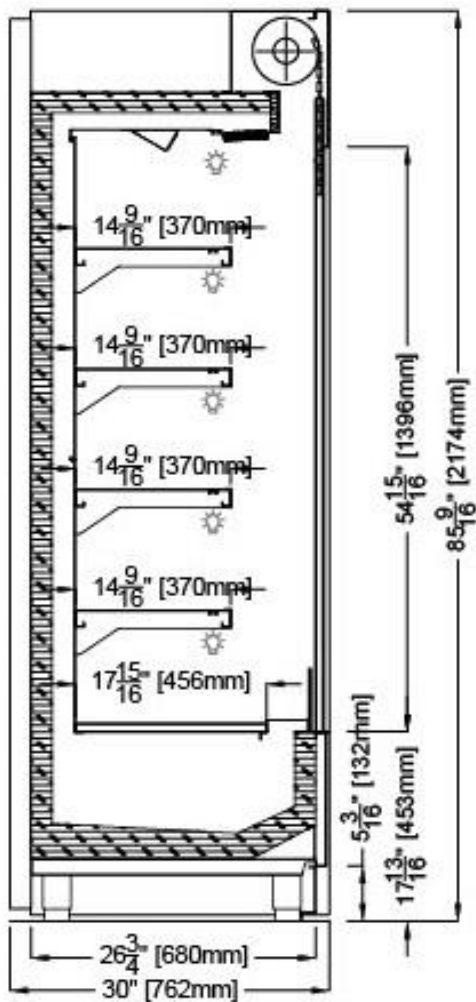

MURO H78 NEUTRAL

MODELS: MURO H78 N600, MURO H78 N1000, MURO H78 N1200, MURO H78 N1500, MURO H78 N1800, MURO H78 N2000, MURO H78 N2400

OPTIONALS: MURO H78 NEUTRAL WITH ROLL DOWN SHUTTER SECTION VIEWS

**OPTIONAL:
TO MATCH WITH MURO H78
REFRIDGERATED REMOTE
CONDENSING UNIT**