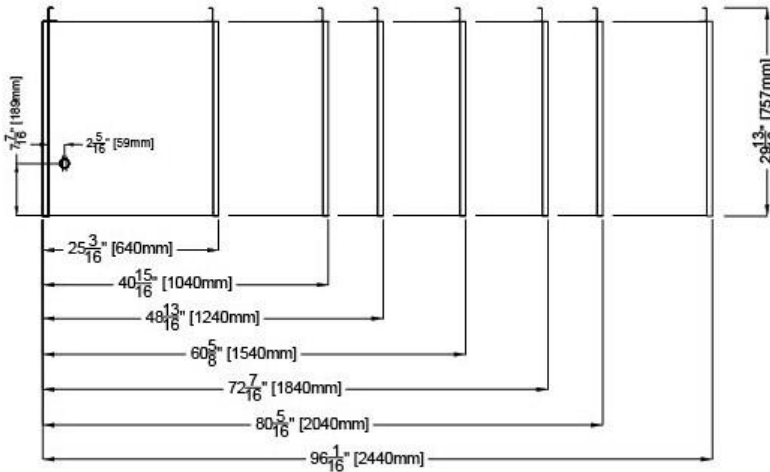

Project Name: _____
Item #: _____ Quantity: _____

MURO H78 NEUTRAL

MODELS: MURO H78 N600, MURO H78 N1000, MURO H78 N1200, MURO H78 N1500, MURO H78 N1800, MURO H78 N2000, MURO H78 N2400

STANDARD: MURO H78 NEUTRAL SELF SERVE

PLAN VIEWS