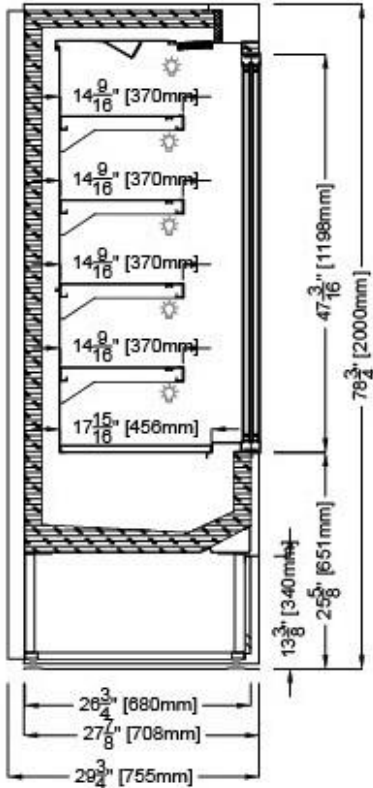

MURO H78 NEUTRAL

MODELS: MURO H78 N600, MURO H78 N1000, MURO H78 N1200, MURO H78 N1500, MURO H78 N1800, MURO H78 N2000, MURO H78 N2400

OPTIONALS: MURO H78 NEUTRAL WITH SLIDING GLASS DOORS SECTION VIEWS

**OPTIONAL:
TO MATCH WITH MURO H78
REFRIDGERATED BOTTOM
MOUNT CONDENSING UNIT**