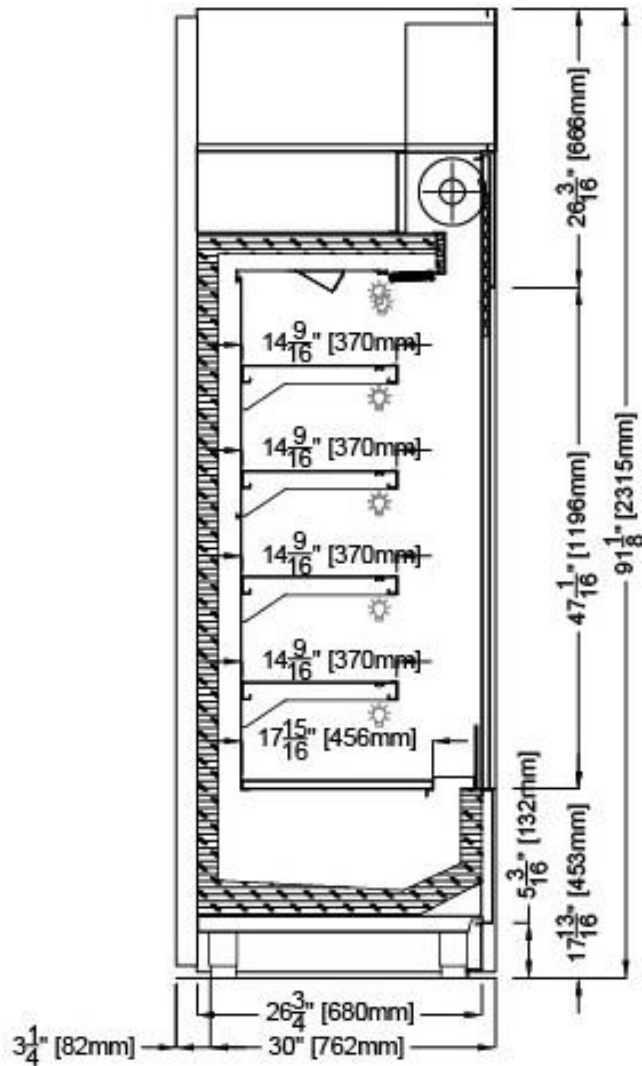

**OPTIONAL:
TO MATCH WITH MURO H78
REFRIDGERATED TOP
MOUNT CONDENSING UNIT**