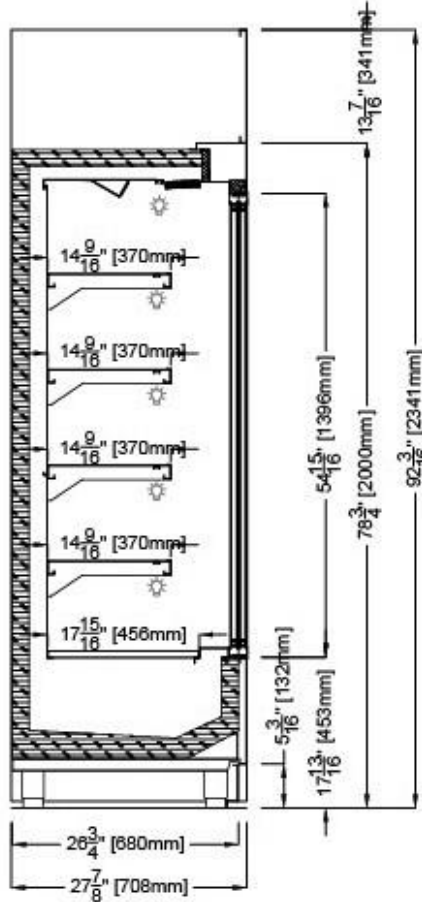

**OPTIONAL:
TO MATCH WITH MURO H78
REFRIDGERATED TOP
MOUNT CONDENSING UNIT**

**OPTIONAL:
TO MATCH WITH MURO H78
REFRIDGERATED REMOTE
CONDENSING UNIT**