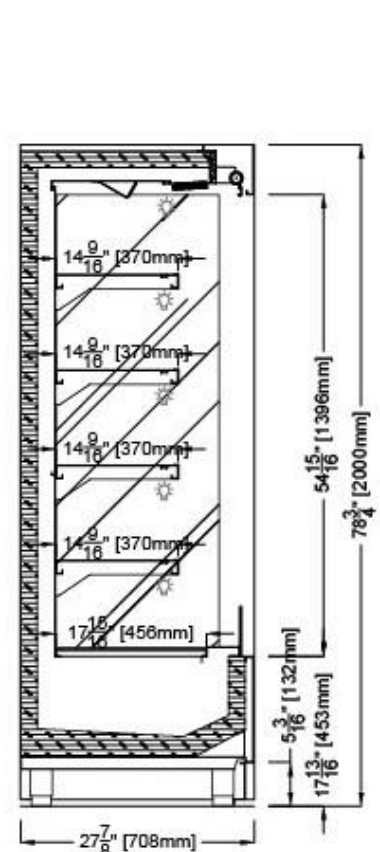

**OPTIONAL:
TO MATCH WITH MURO H78
REFRIDGERATED REMOTE
CONDENSING UNIT**