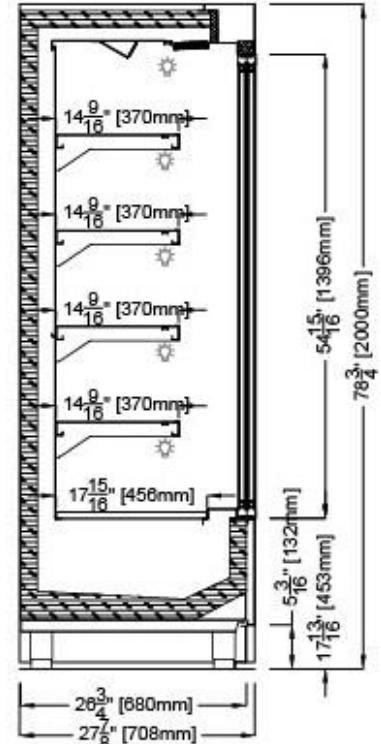

*Oscartek reserves the right to change, modify, discontinue, or change any features, sizes, or capacity on any model without prior notice.