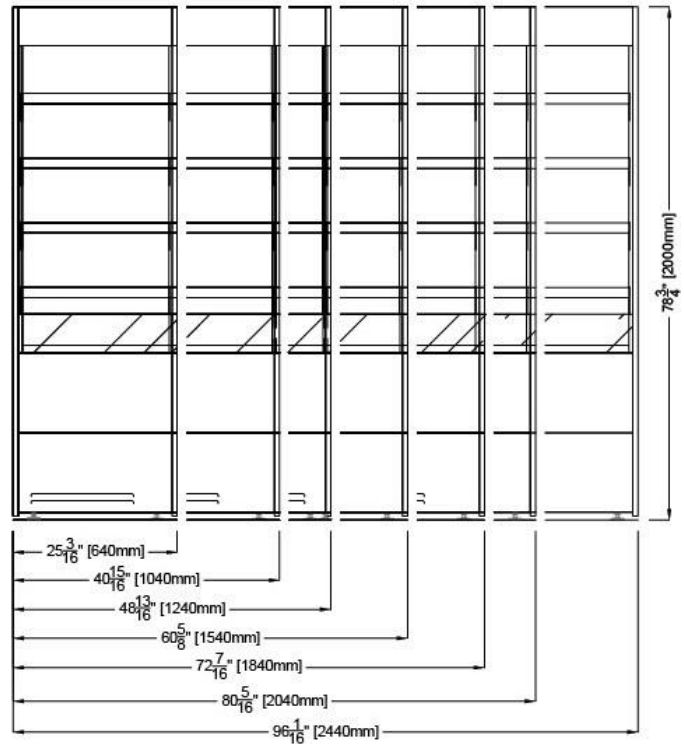

FRONT ELEVATIONS

ELECTRICAL LEGEND	
Φ	POWER

*Oscartek reserves the right to change, modify, discontinue, or change any features, sizes, or capacity on any model without prior notice.

OSCARTEK®
512 South Airport Blvd., South San Francisco, CA 94080
Tel: 650.342.2400 | Fax: 650.342.7400
www.oscartek.com