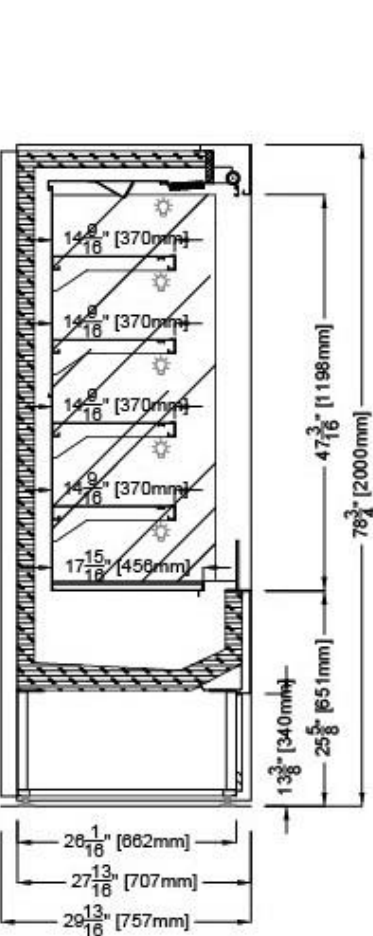

MURO H78 NEUTRAL

MODELS: MURO H78 N600, MURO H78 N1000, MURO H78 N1200, MURO H78 N1500, MURO H78 N1800, MURO H78 N2000, MURO H78 N2400

STANDARD: MURO H78 NEUTRAL WITH GLASS SIDES SECTION VIEWS

**STANDARD:
TO MATCH WITH MURO H78
REFRIDGERATED BOTTOM
MOUNT CONDENSING UNIT**