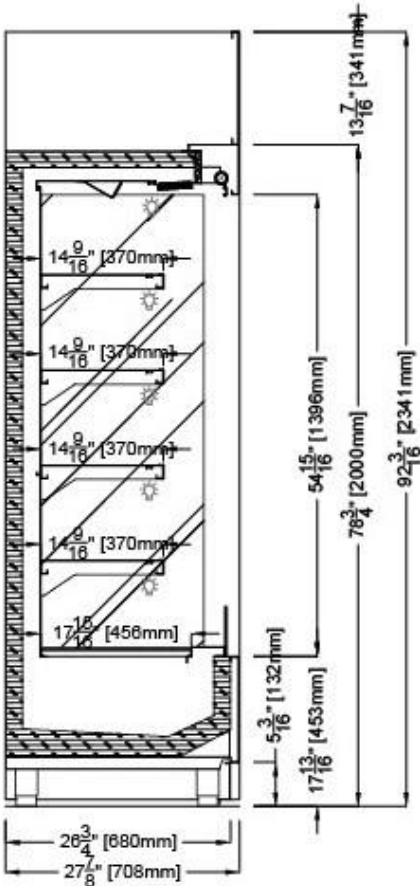

**OPTIONAL:
TO MATCH WITH MURO H78
REFRIDGERATED TOP
MOUNT CONDENSING UNIT**