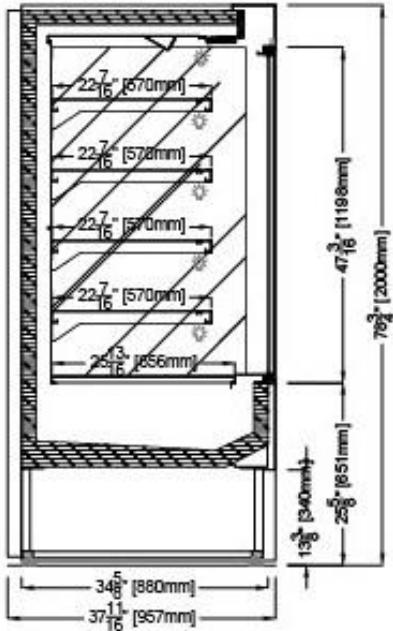

MURO H78 PRO NEUTRAL

MODELS: MURO H78 PRO N600, MURO H78 PRO N1000, MURO H78 PRO N1200, MURO H78 PRO N1500, MURO H78 PRO N1800, MURO H78 PRO N2000, MURO H78 PRO N2400

OPTIONALS: MURO H78 PRO NEUTRAL WITH SWING GLASS DOORS SECTION VIEWS

**OPTIONAL:
TO MATCH WITH MURO H78 PRO
REFRIDGERATED BOTTOM
MOUNT CONDENSING UNIT**