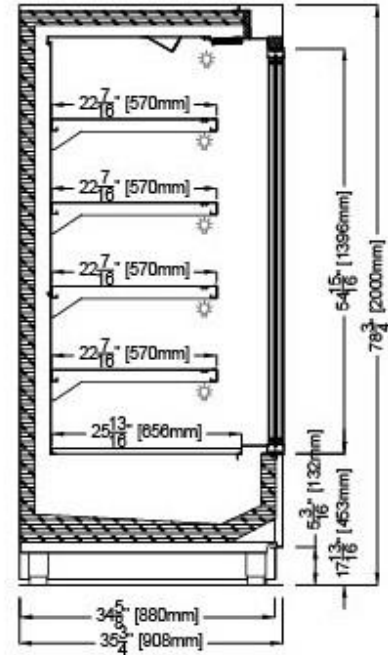

**OPTIONAL:
TO MATCH WITH MURO H78 PRO
REFRIDGERATED REMOTE
CONDENSING UNIT**

*Oscartek reserves the right to change, modify, discontinue, or change any features, sizes, or capacity on any model without prior notice.