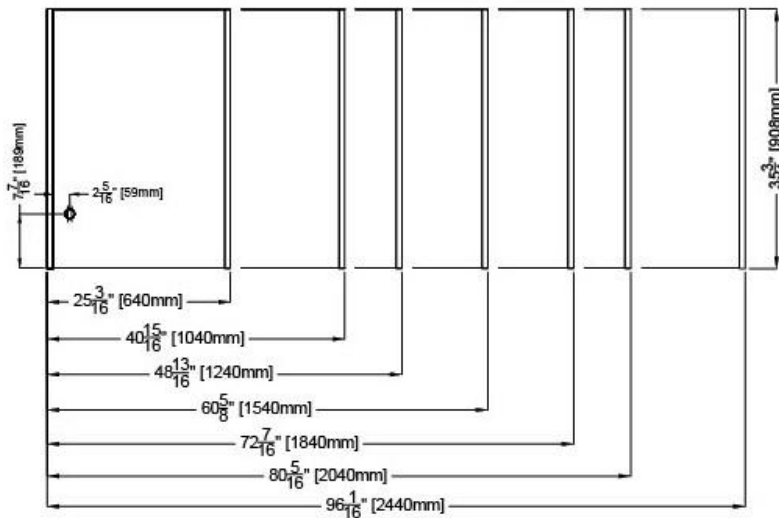

Project Name: _____
Item #: _____ Quantity: _____

MURO H78 PRO NEUTRAL

MODELS: MURO H78 PRO N600, MURO H78 PRO N1000, MURO H78 PRO N1200, MURO H78 PRO N1500, MURO H78 PRO N1800, MURO H78 PRO N2000, MURO H78 PRO N2400

STANDARD: MURO H78 PRO NEUTRAL SELF SERVE

PLAN VIEWS