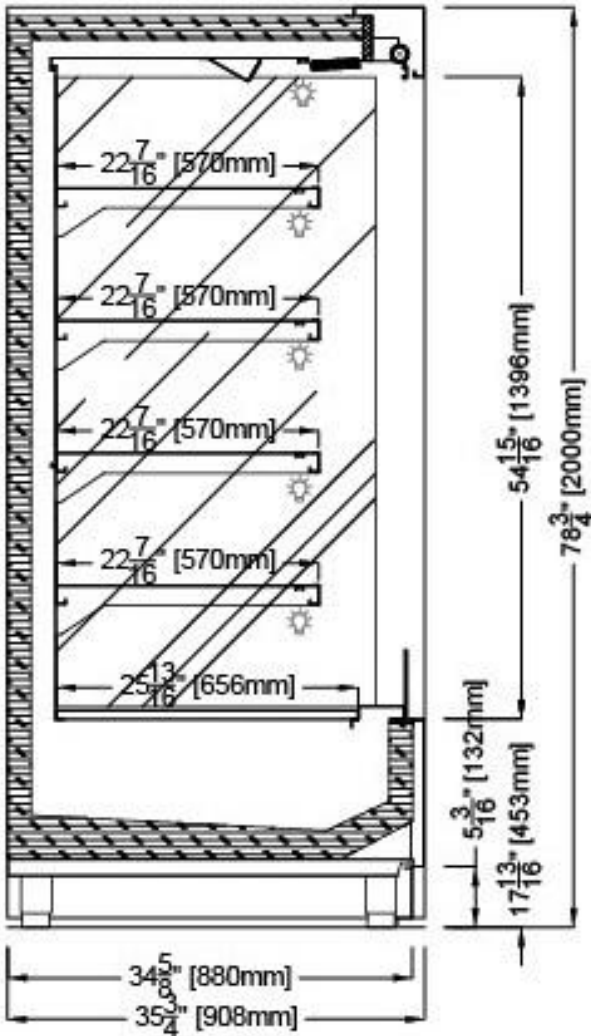

MURO H78 PRO NEUTRAL

MODELS: MURO H78 PRO N600, MURO H78 PRO N1000, MURO H78 PRO N1200, MURO H78 PRO N1500, MURO H78 PRO N1800, MURO H78 PRO N2000, MURO H78 PRO N2400

STANDARD: MURO H78 PRO NEUTRAL WITH GLASS SIDES SECTION VIEW

STANDARD:
TO MATCH WITH MURO H78 PRO
REFRIDGERATED REMOTE
CONDENSING UNIT

*Oscartek reserves the right to change, modify, discontinue, or change any features, sizes, or capacity on any model without prior notice.

OSCARTEK®
512 South Airport Blvd., South San Francisco, CA 94080
Tel: 650.342.2400 | Fax: 650.342.7400
www.oscartek.com