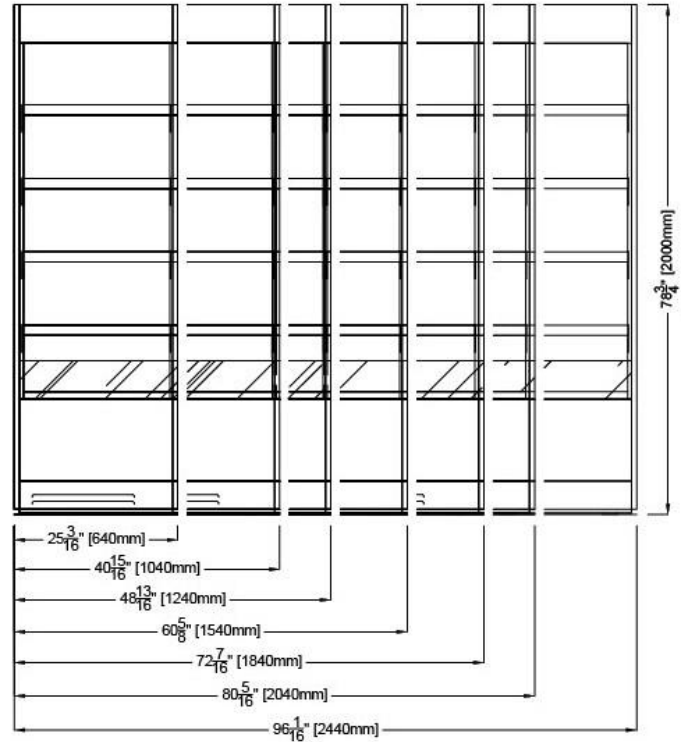

MODELS: MURO H78 PRO N600, MURO H78 PRO N1000, MURO H78 PRO N1200, MURO H78 PRO N1500, MURO H78 PRO N1800, MURO H78 PRO N2000, MURO H78 PRO N2400

STANDARD FEATURES

- Double pane glass ends
- Diffused 3000°K LED lighting on each shelf and canopy
- Straight or inclined shelves
- Roll down curtain
- Stainless steel foam in place bottom and top
- Adjustable feet
- Cases ship standard polished stainless steel interior and exterior

MODELS: MURO H78 PRO N600, MURO H78 PRO N1000, MURO H78 PRO N1200, MURO H78 PRO N1500, MURO H78 PRO N1800, MURO H78 PRO N2000, MURO H78 PRO N2400

STANDARD: MURO H78 PRO NEUTRAL SELF SERVE

PLAN VIEWS

FRONT ELEVATIONS