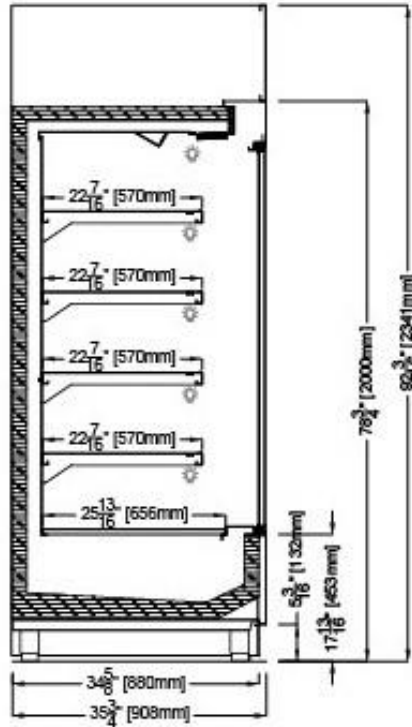

**OPTIONAL:
TO MATCH WITH MURO H78 PRO
REFRIDGERATED TOP
MOUNT CONDENSING UNIT**