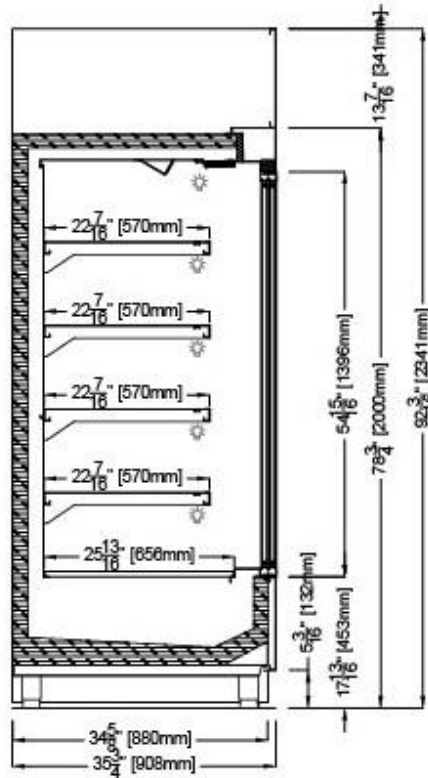

**OPTIONAL:
TO MATCH WITH MURO H78 PRO
REFRIDGERATED TOP
MOUNT CONDENSING UNIT**