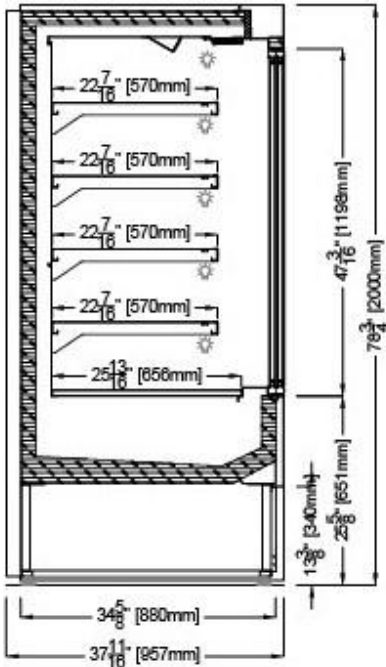

MURO H78 PRO NEUTRAL

MODELS: MURO H78 PRO N600, MURO H78 PRO N1000, MURO H78 PRO N1200, MURO H78 PRO N1500, MURO H78 PRO N1800, MURO H78 PRO N2000, MURO H78 PRO N2400

OPTIONALS: MURO H78 PRO NEUTRAL WITH SLIDING GLASS DOORS SECTION VIEWS

**OPTIONAL:
TO MATCH WITH MURO H78 PRO
REFRIDGERATED BOTTOM
MOUNT CONDENSING UNIT**