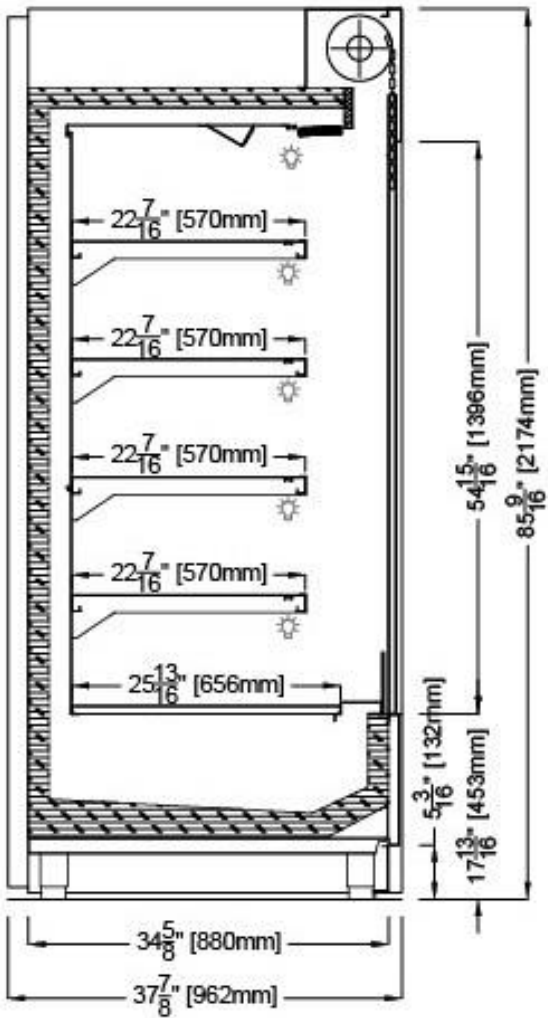

MURO H78 PRO NEUTRAL

MODELS: MURO H78 PRO N600, MURO H78 PRO N1000, MURO H78 PRO N1200, MURO H78 PRO N1500, MURO H78 PRO N1800, MURO H78 PRO N2000, MURO H78 PRO N2400

OPTIONALS: MURO H78 PRO NEUTRAL WITH ROLL DOWN SHUTTER SECTION VIEWS

**OPTIONAL:
TO MATCH WITH MURO H78 PRO
REFRIDGERATED REMOTE
CONDENSING UNIT**

*Oscartek reserves the right to change, modify, discontinue, or change any features, sizes, or capacity on any model without prior notice.

OSCARTEK®
512 South Airport Blvd., South San Francisco, CA 94080
Tel: 650.342.2400 | Fax: 650.342.7400
www.oscartek.com