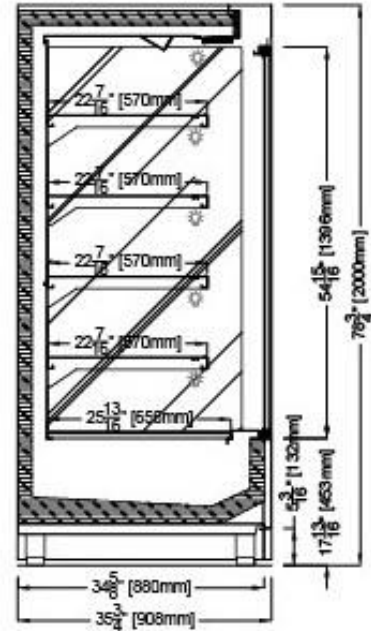

**OPTIONAL:
TO MATCH WITH MURO H78 PRO
REFRIDGERATED REMOTE
CONDENSING UNIT**

*Oscartek reserves the right to change, modify, discontinue, or change any features, sizes, or capacity on any model without prior notice.